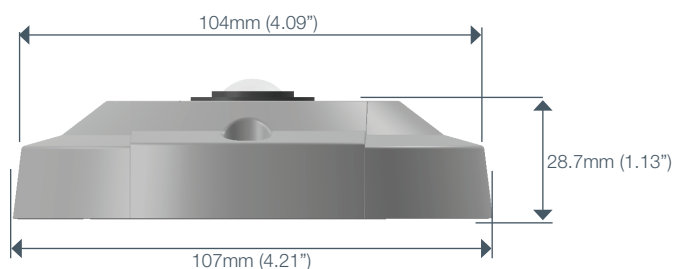

### Fully integrated with multiple VMS platforms to provide live and retrospective dewarping

- Utilising the market leading Oncam Grandeye - Grandeye 3D dewarping software
- Camera features are accessible via VMS platforms
- Optimises bandwidth and storage utilisation
- Simultaneous multiple video streams
- Video streams in multiple resolutions from 528x480 to 2144x1944
- 30fps typical for 1MP resolution (1056 x 1056), 10fps typical for full resolution and up to 15fps for all other resolutions
- H.264/MJPEG streaming with multiple quality levels
- Configurable password protection
- Intuitive web-based interface for viewing and configuration
- Supports major VMS / NVR / HDVR systems