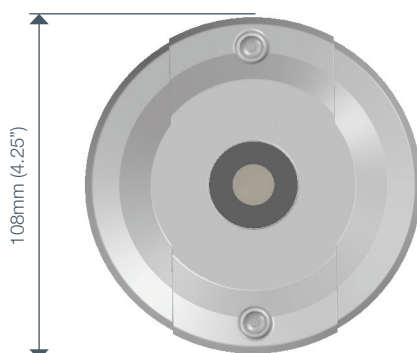

### A 360° indoor mini IP camera with a 5-megapixel sensor and no moving parts

- Constant 360° surveillance, no blind spots
- Mini enclosure ideal for discreet mounting
- No moving parts means no regular maintenance due to wear and tear and silent operation
- Light weight enclosure

### Whether wall or ceiling mount is required

- Fully supports IEEE802.3af Power over Ethernet (PoE) with flying lead RJ45 Plug
- Quick and easy installation
- Professional indoor enclosure
- Pleasing aesthetics in white finish
- Minimum illumination 0.2 lux, providing clarity in low lights
- Convenient surface-mounting enclosure
- Suitable for ceiling, wall or table mounted applications

### Fully integrated with multiple VMS platforms to provide live and retrospective dewarping

- Utilising the market leading Oncam Grandeye - Grandeye 3D dewarping software
- Camera features are accessible via VMS platforms
- Optimises bandwidth and storage utilisation
- Simultaneous multiple video streams
- Video streams in multiple resolutions from 528x480 to 2144x1944
- 30fps typical for 1MP resolution (1056 x 1056), 10fps typical for full resolution and up to 15fps for all other resolutions
- H.264/MJPEG streaming with multiple quality levels
- Configurable password protection
- Intuitive web-based interface for viewing and configuration
- Supports major VMS / NVR / HDVR systems